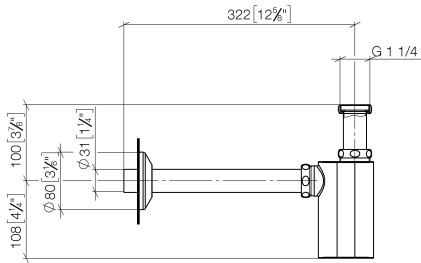

10 040 970

• rosette Ø 80 mm

	Dark Chrome	10 040 970-19
	Chrome	10 040 970-00
	Brushed Platinum	10 040 970-06
	Platinum	10 040 970-08
	Durabross (23kt Gold)	10 040 970-09
	Brushed Durabross (23kt Gold)	10 040 970-28
	Brushed Champagne (22kt Gold)	10 040 970-46
	Champagne (22kt Gold)	10 040 970-47
	Brushed Dark Platinum	10 040 970-99

10 040 970

mm [inches]

10 040 970

Parts for other  
finishes can be found  
here: [Chrome](#)